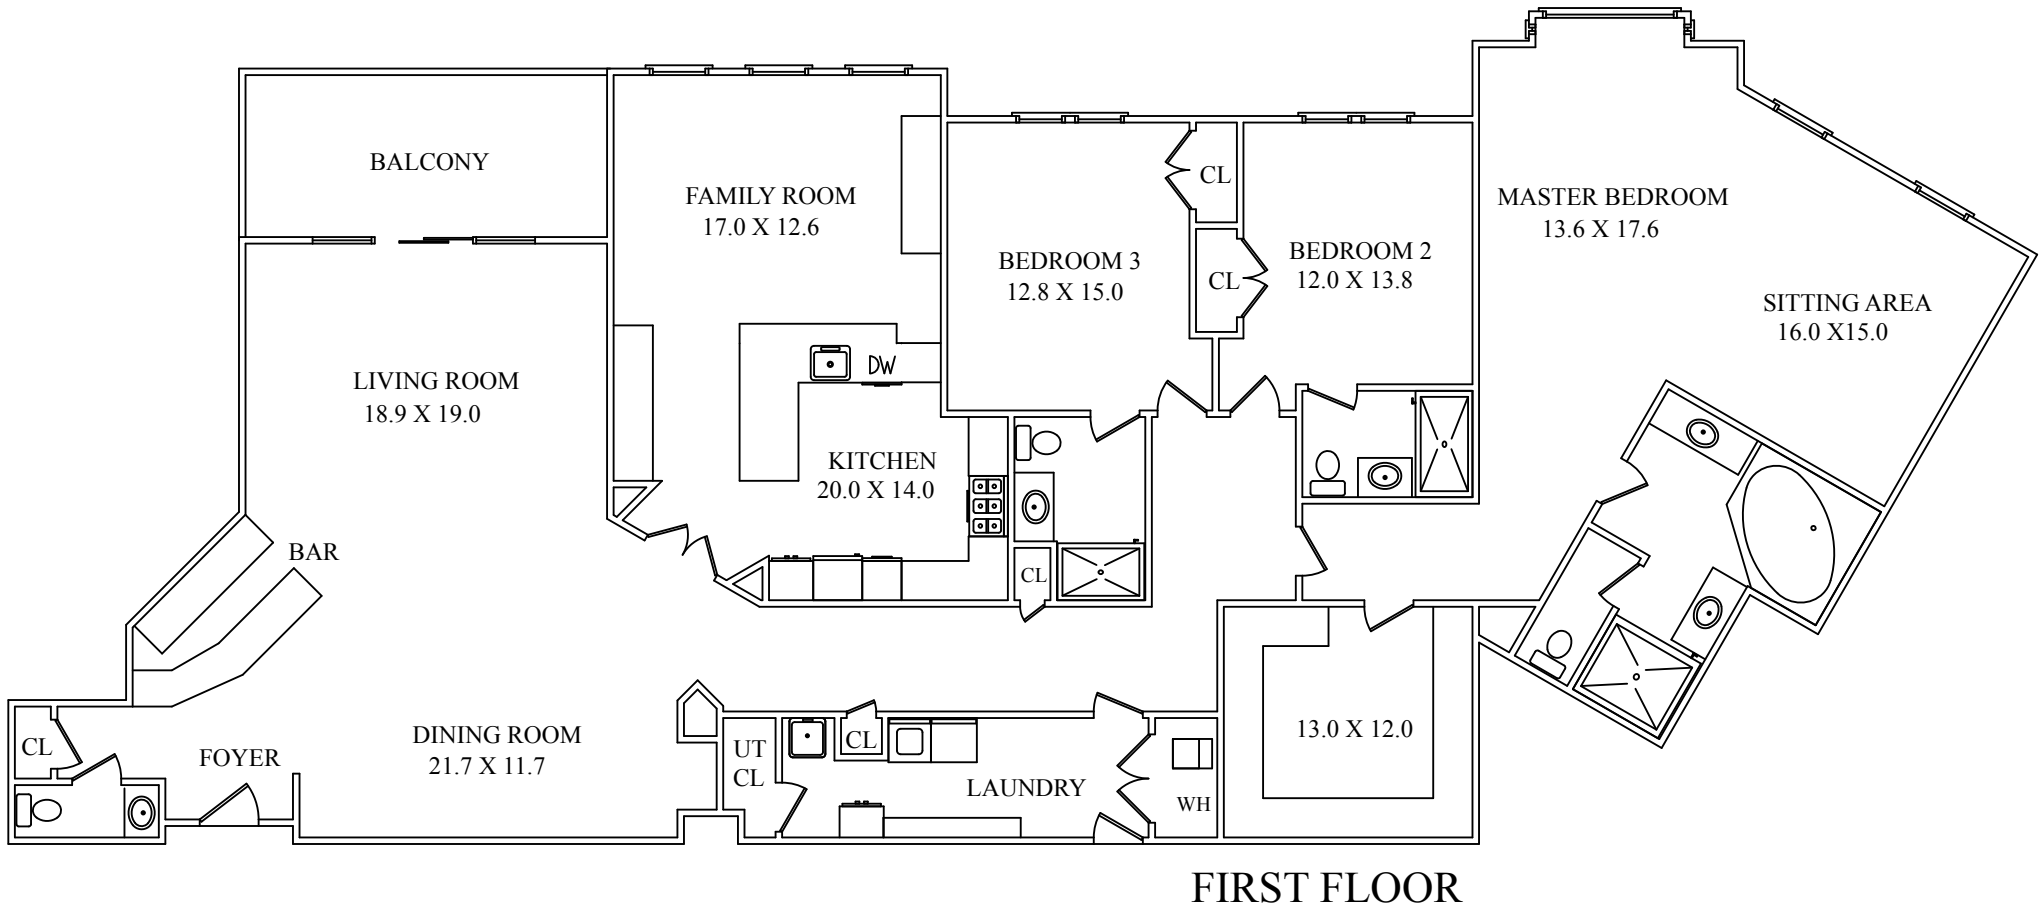

THE FLOOR PLAN

407 Metzger Drive

West Orange, New Jersey

NOT TO SCALE - This floor plan is provided for illustration purposes only.
Room positions and dimensions are approximate and should be independently measured for accuracy